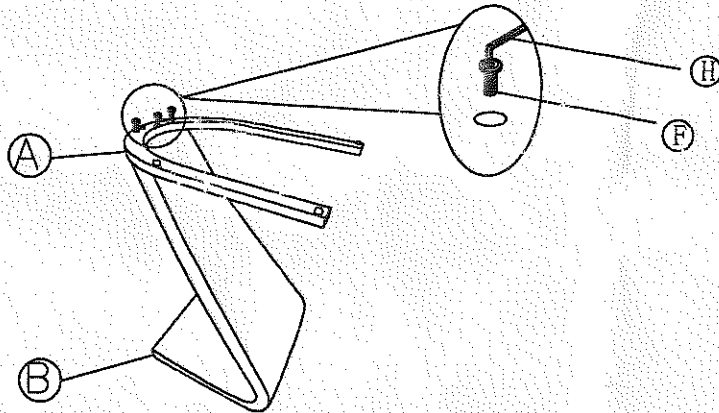

ASSEMBLY INSTRUCTION

Model : D4126BS

Description : Barstool

Thank you for purchasing this quality product. Be sure to check all packing material carefully for small parts that may have come loose inside the carton during shipment.

Step 1:

Step 2:

finished:

PART LIST :

No.	Description	Diagram	Quantity
A	leg		1
B	seat		1
C	Back rest		1
D	Pedal		1

HARDWARE LIST :

No.	Description	Diagram	Size	Quantity
E	Bolt		M6 x 16mm	4
F	Bolt		M8 x 20mm	5
G	Flat washer		φ16 < φ6	4
H	Allen key		M6	1
I	Allen key		M4	1