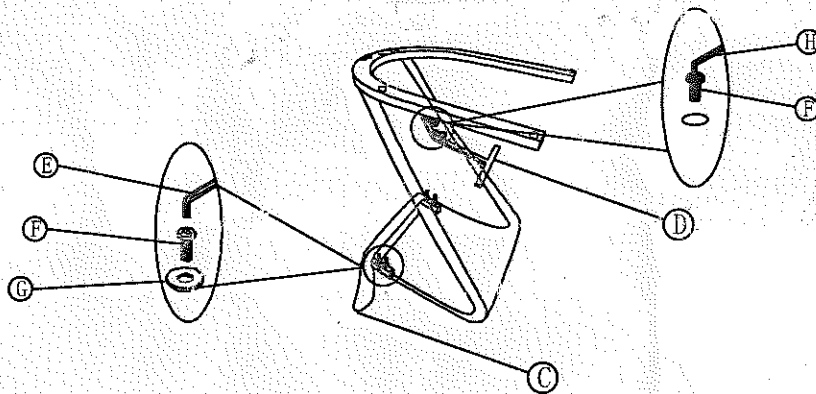

ASSEMBLY INSTRUCTION

Model : D4126BS

Description : Barstool

Thank you for purchasing this quality product. Be sure to check all packing material carefully for small parts that may have come loose inside the carton during shipment.

Step 1:

Step 2:

finished:

PART LIST :

No.	Description	Diagram	Quantity
A	leg		1
B	seat		1
C	Back rest		1
D	Pedal		1

HARDWARE LIST :

No.	Description	Diagram	Size	Quantity
E	Bolt		M6 x 16mm	4
F	Bolt		M8 x 20mm	5
G	Flat washer		φ16 < φ6	4
H	Allen key		M6	1
I	Allen key		M4	1