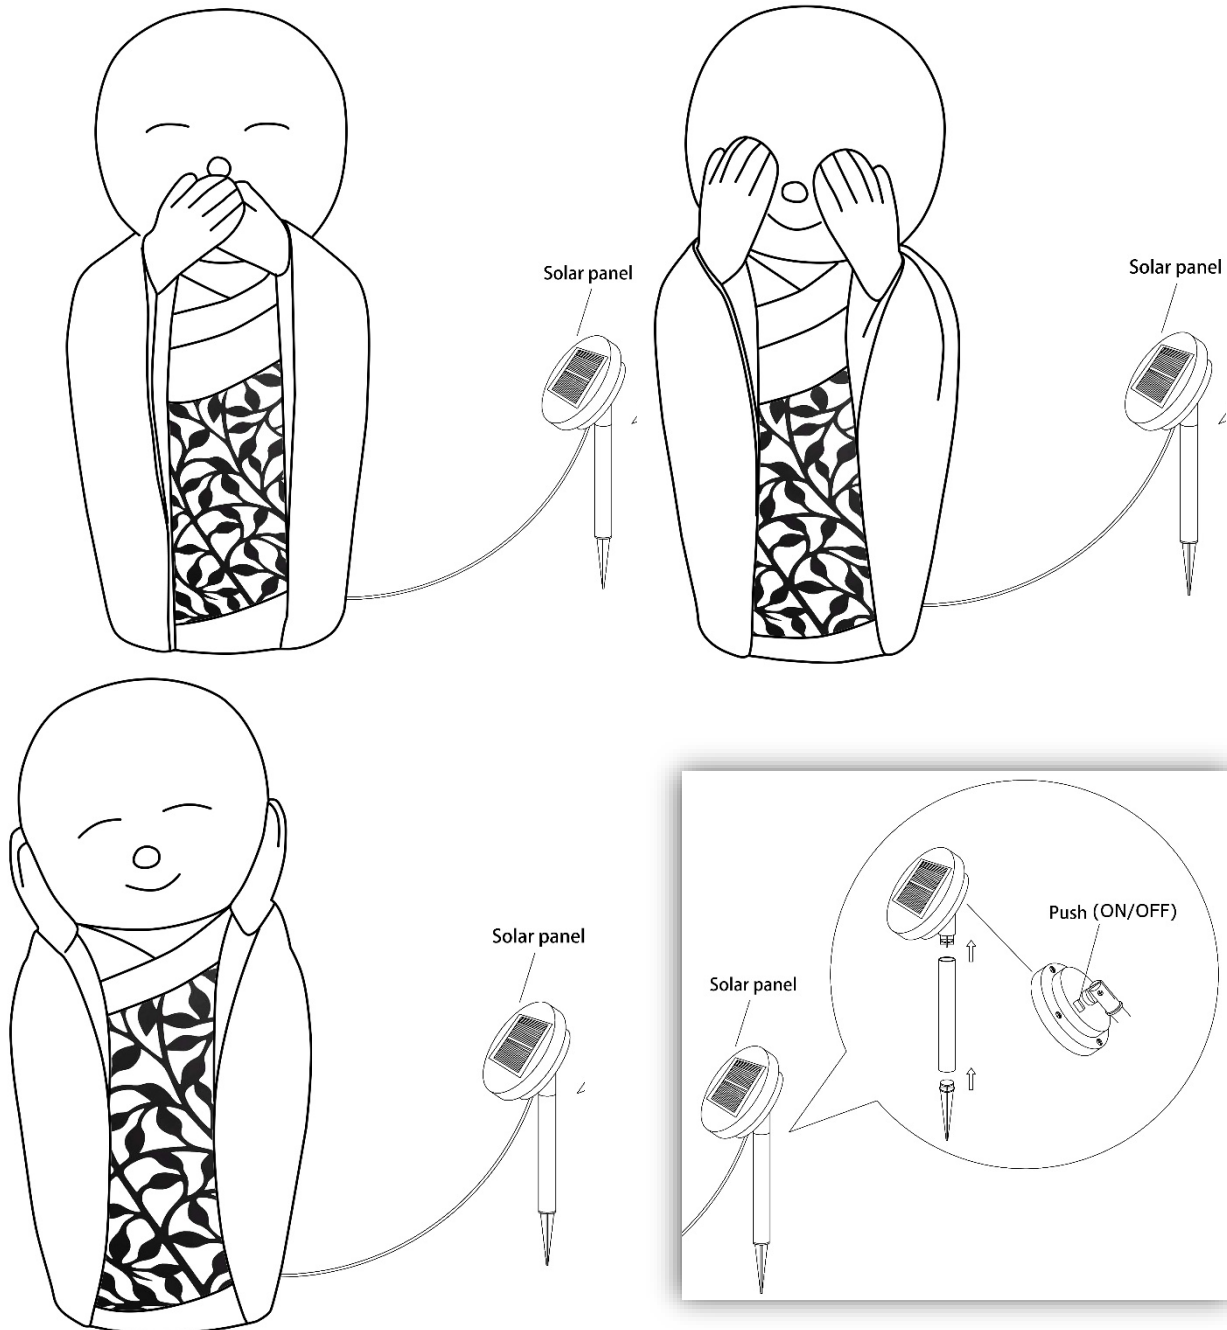

Product Name:	See, Hear, Speak No Evil Set of 3 Garden Monk Solar Statues
SKU #:	WHST1018

Thank you for purchasing this Luxen Home product. This product has been manufactured with the highest standards of safety and quality.

Parts included: 3 x Monk Statues, 3 x Solar Panels, 3 x Pole and Stake

Product Name:	See, Hear, Speak No Evil Set of 3 Garden Monk Solar Statues
SKU #:	WHST1018

Instructions:

- Select a flat surface for your statues with solar lights.
- Assemble the solar light panel to the pole and ground stake.
- To turn on, press the On/Off push button.
- For best results, allow to charge in direct sunlight for a minimum of 8 hours.
- After fully charged, product will automatically light at night when the solar panel is set to "On".
- To extend battery life, turn to the off position when not in use for long periods of time.
- Battery: 1pc AA NI-MH 1.2V 300MAH (included)

Trouble Shooting Tips:

If your solar light does not turn on at night, it may be caused by the following:

1. Check to see if the solar panel On/Off is in the "OFF" position.
Resolution: Push the button to the "ON" position and allow the solar light to be charged for at least 8 hours in direct sunlight.
2. Battery may not be fully charged.
Resolution: Make sure the solar light is placed in an area where the solar panel receives the maximum amount of full direct sunlight every day.
3. The solar light may be located too close to other light sources (such as porch light or street lantern).
Resolution: Relocate away from external light source.
4. The rechargeable battery may need to be replaced.
Resolution: Replace with batteries of identical specification.