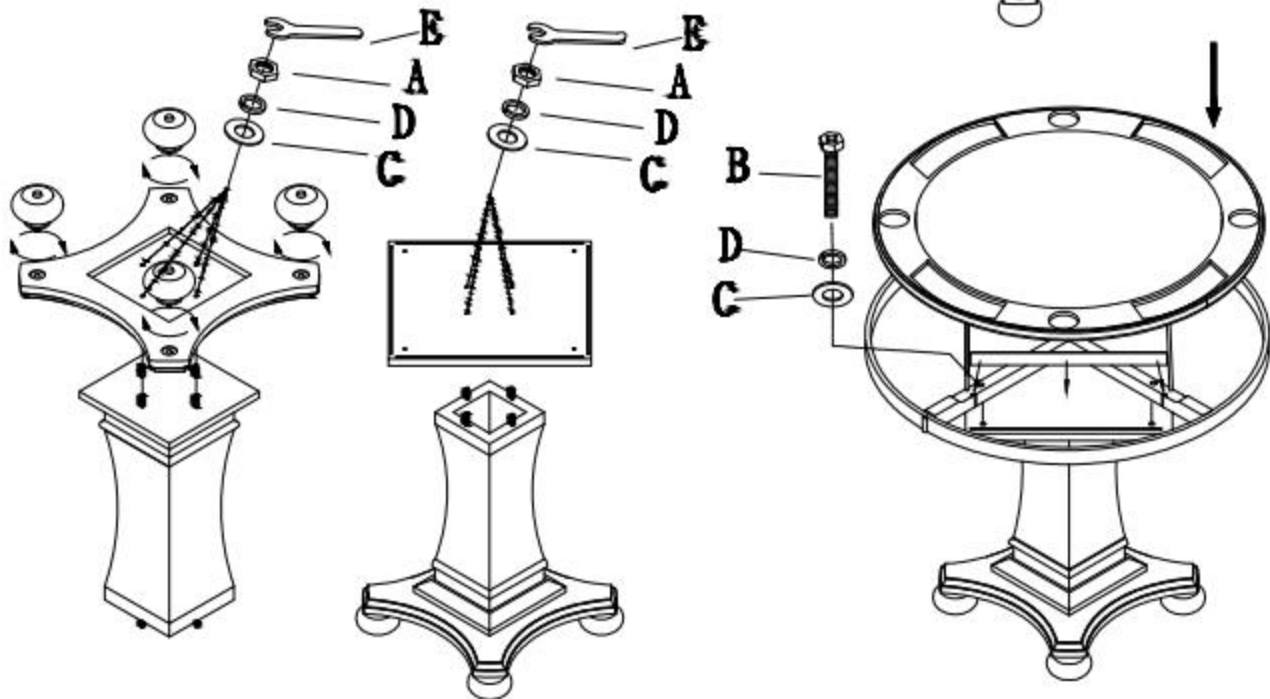

ASSEMBLY INSTRUCTIONS

Assembly Procedures:

Item	Description	QTY
A	Nut  5*16**5.5mm	8
B	Bolt  5/16**2-1/4"	4
C	Flat Washer  5/16**19mm	12
D	Lock washer  5/16**14mm	12
E	Spanner  5/16"	1

SINCE HARDWOODS AND VENEERS ARE USED IN THIS FURNITURE, THERE MAY BE VARIATIONS IN COLOR, SHADE AND PATTERN. WOOD IS A NATURAL MATERIAL. NO TWO PIECES OF WOOD OR VENEER ARE EXACTLY ALIKE. AS A RESULT EACH PIECE TAKES THE STAIN DIFFERENTLY. IT IS THIS VARIATION THAT MAKES WOOD AND VENEER SO BEAUTIFUL.