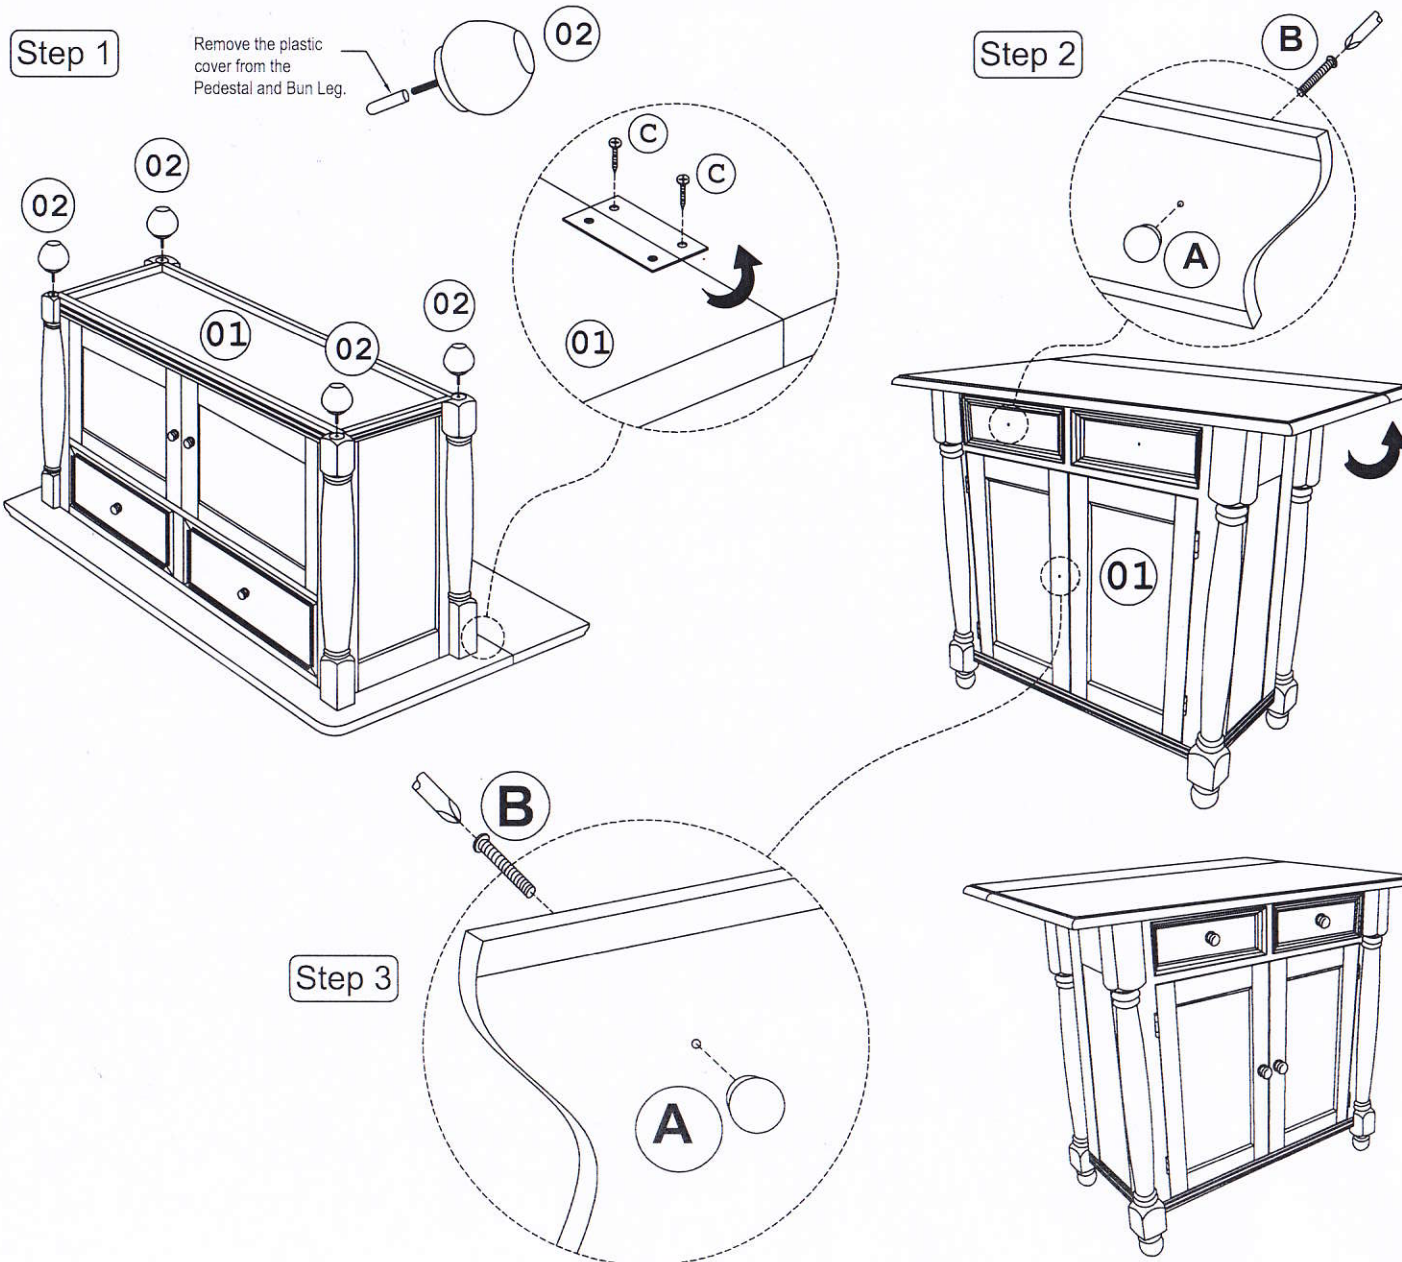

## DROP LEAF ISLAND

42" L x 22"D x (1-10"Leaf) x 37" HT

Thank You for purchasing this Quality product. It has been engineered for easy assembly yet constructed for durability. Please take the time to read and follow the instructions while assembling.

Model : DLU-KI-4222 ( S 0610 )

### LIST OF PARTS FOR 1 SET

01		CABINET	1
02		BUN LEG	4