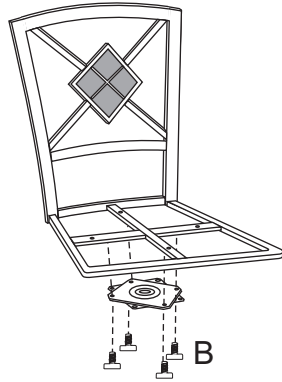

# Y2616-69 STAR-WEATHERD/GRY PUB TBL

**STEP1**

**STEP2**

**STEP3**

**STEP4**

**Note: Pls do not tighten all bolts until the products is assembled completely.**

A		12pcs	1/4"*12mm blue
B		4pcs	M5*15mm
C		1pc	M4

# Y2616-24 STAR-24"CS CHRCL GRY SWVL

**STEP1**

**STEP2**

**STEP3**

**STEP4**

**Note:Pls do not tighten all bolts until the products is assembled completely.**

A		4pcs	1/4"*25mm blue
B		8pcs	1/4"*12mm blue
C		4pcs	M5*28mm
D		1pc	

A		1X	E		1X
B		1X	F	$\phi 24 * 1/4'' * 10\text{mm}$ 	4X
C		1X	J		1X
D		1X			