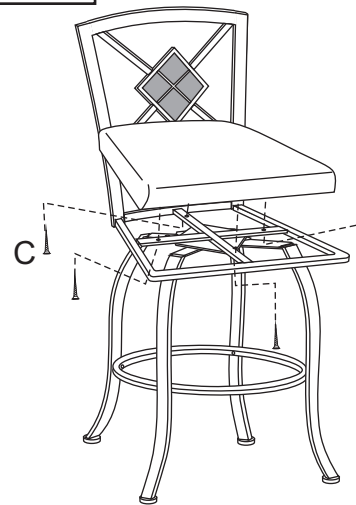

# Y2616-69 STAR-WEATHERD/GRY PUB TBL

**STEP1**

**STEP2**

**STEP3**

**STEP4**

**Note: Pls do not tighten all bolts until the products is assembled completely.**

A		12pcs	1/4"*12mm blue
B		4pcs	M5*15mm
C		1pc	M4

# Y2616-24 STAR-24"CS CHRCL GRY SWVL

**STEP1**

**STEP2**

**STEP3**

**STEP4**

**Note:Pls do not tighten all bolts until the products is assembled completely.**

A		4pcs	1/4"*25mm blue
B		8pcs	1/4"*12mm blue
C		4pcs	M5*28mm
D		1pc	

A		1X	E		1X
B		1X	F	$\phi 24 * 1/4'' * 10\text{mm}$ 	4X
C		1X	J		1X
D		1X			