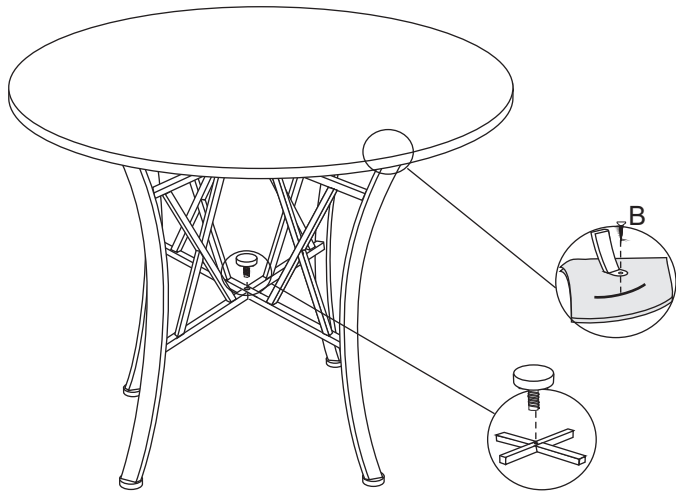

# Y2616-69 STAR-WEATHERD/GRY PUB TBL

**STEP1**

**STEP2**

**STEP3**

**STEP4**

**Note: Pls do not tighten all bolts until the products is assembled completely.**

A		12pcs	1/4"*12mm blue
B		4pcs	M5*15mm
C		1pc	M4

# Y2616-24 STAR-24"CS CHRCL GRY SWVL

**STEP1**

**STEP2**

**STEP3**

**STEP4**

**Note:Pls do not tighten all bolts until the products is assembled completely.**

A		4pcs	1/4"*25mm blue
B		8pcs	1/4"*12mm blue
C		4pcs	M5*28mm
D		1pc	

A		1X	E		1X
B		1X	F	$\phi 24 * 1/4'' * 10\text{mm}$ 	4X
C		1X	J		1X
D		1X			