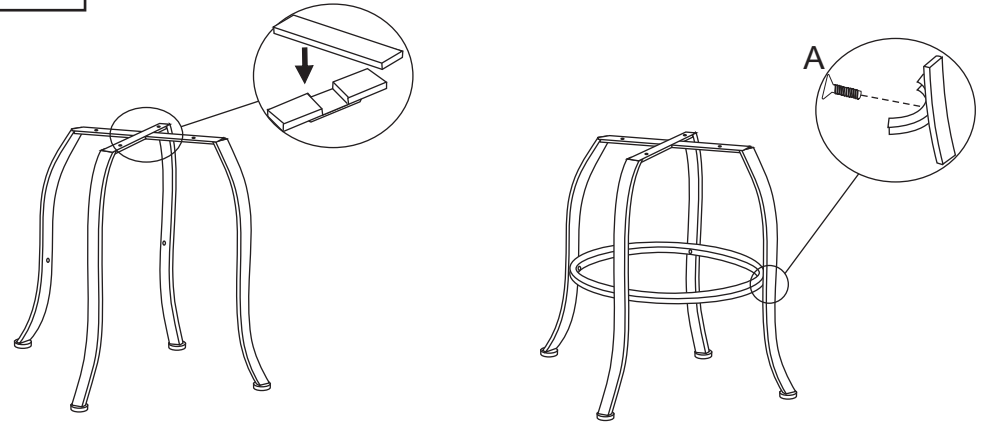

# Y2616-69 STAR-WEATHERD/GRY PUB TBL

**STEP1**

**STEP2**

**STEP3**

**STEP4**

**Note: Pls do not tighten all bolts until the products is assembled completely.**

A		12pcs	1/4"*12mm blue
B		4pcs	M5*15mm
C		1pc	M4

# Y2616-24 STAR-24"CS CHRCL GRY SWVL

**STEP1**

**STEP2**

**STEP3**

**STEP4**

**Note:Pls do not tighten all bolts until the products is assembled completely.**

A		4pcs	1/4"*25mm blue
B		8pcs	1/4"*12mm blue
C		4pcs	M5*28mm
D		1pc	

A		1X	E		1X
B		1X	F	$\phi 24 * 1/4'' * 10\text{mm}$ 	4X
C		1X	J		1X
D		1X			