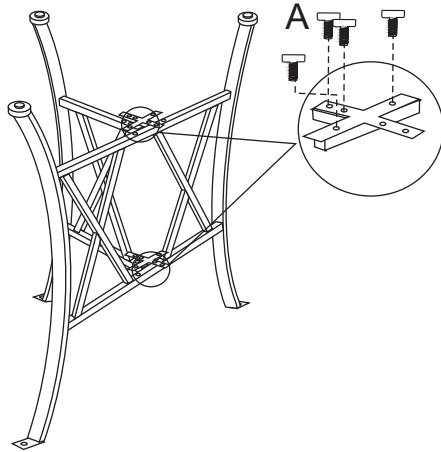

# Y2616-69 STAR-WEATHERD/GRY PUB TBL

**STEP1**

**STEP2**

**STEP3**

**STEP4**

**Note: Pls do not tighten all bolts until the products is assembled completely.**

A		12pcs	1/4"*12mm blue
B		4pcs	M5*15mm
C		1pc	M4

# Y2616-24 STAR-24"CS CHRCL GRY SWVL

**STEP1**

**STEP2**

**STEP3**

**STEP4**

**Note:Pls do not tighten all bolts until the products is assembled completely.**

A		4pcs	1/4"*25mm blue
B		8pcs	1/4"*12mm blue
C		4pcs	M5*28mm
D		1pc	

A		1X	E		1X
B		1X	F	$\phi 24 * 1/4'' * 10\text{mm}$ 	4X
C		1X	J		1X
D		1X			