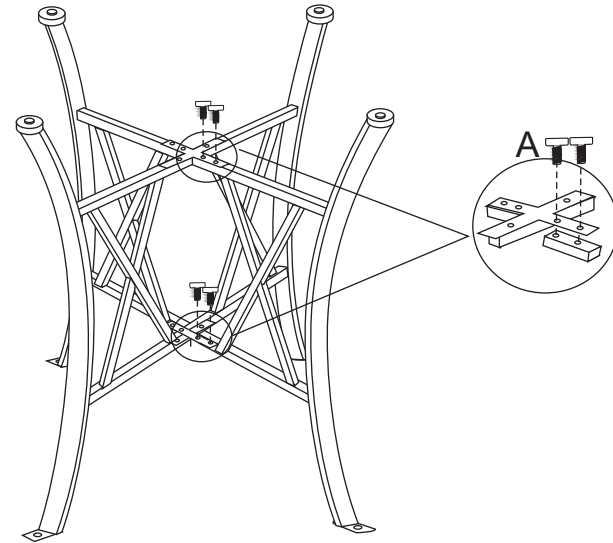

# Y2616-69 STAR-WEATHERD/GRY PUB TBL

**STEP1**

**STEP2**

**STEP3**

**STEP4**

**Note: Pls do not tighten all bolts until the products is assembled completely.**

A		12pcs	1/4"*12mm blue
B		4pcs	M5*15mm
C		1pc	M4

# Y2616-24 STAR-24"CS CHRCL GRY SWVL

**STEP1**

**STEP2**

**STEP3**

**STEP4**

**Note:Pls do not tighten all bolts until the products is assembled completely.**

A		4pcs	1/4"*25mm blue
B		8pcs	1/4"*12mm blue
C		4pcs	M5*28mm
D		1pc	

A		1X	E		1X
B		1X	F	$\phi 24 * 1/4'' * 10\text{mm}$ 	4X
C		1X	J		1X
D		1X			