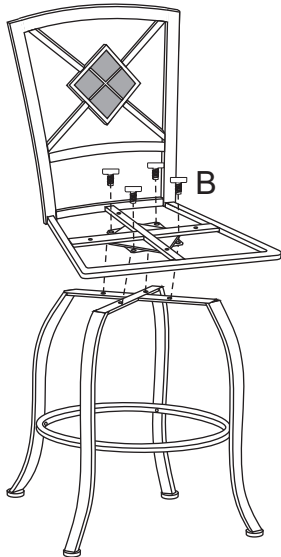

# Y2616-69 STAR-WEATHERD/GRY PUB TBL

**STEP1**

**STEP2**

**STEP3**

**STEP4**

**Note: Pls do not tighten all bolts until the products is assembled completely.**

A		12pcs	1/4"*12mm blue
B		4pcs	M5*15mm
C		1pc	M4

# Y2616-24 STAR-24"CS CHRCL GRY SWVL

**STEP1**

**STEP2**

**STEP3**

**STEP4**

**Note:Pls do not tighten all bolts until the products is assembled completely.**

A		4pcs	1/4"*25mm blue
B		8pcs	1/4"*12mm blue
C		4pcs	M5*28mm
D		1pc	

A		1X	E		1X
B		1X	F	$\phi 24 * 1/4'' * 10\text{mm}$ 	4X
C		1X	J		1X
D		1X			