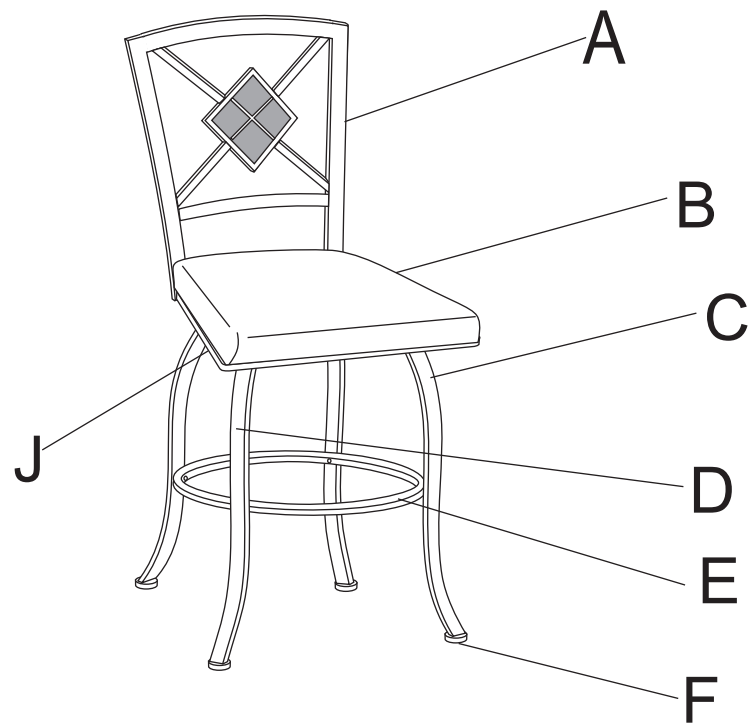

# Y2616-69 STAR-WEATHERD/GRY PUB TBL

**STEP1**

**STEP2**

**STEP3**

**STEP4**

**Note: Pls do not tighten all bolts until the products is assembled completely.**

A		12pcs	1/4"*12mm blue
B		4pcs	M5*15mm
C		1pc	M4

# Y2616-24 STAR-24"CS CHRCL GRY SWVL

**STEP1**

**STEP2**

**STEP3**

**STEP4**

**Note:Pls do not tighten all bolts until the products is assembled completely.**

A		4pcs	1/4"*25mm blue
B		8pcs	1/4"*12mm blue
C		4pcs	M5*28mm
D		1pc	

A		1X	E		1X
B		1X	F	$\phi 24 * 1/4'' * 10\text{mm}$ 	4X
C		1X	J		1X
D		1X			