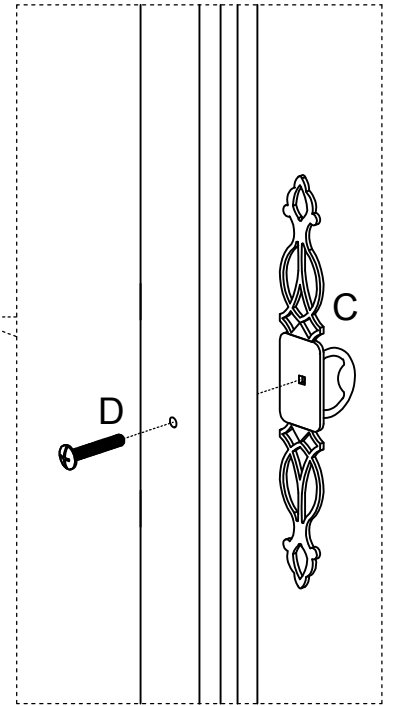

A x 08	B x 08	C x 04	D x 04
	 Ø3.5x15 (mm)		 Ø4x30 (mm)

ANTI-TIP SET

1

- Please lay all components on smooth flat surface to prevent scratches
- Use the EPE foam to protect the plastic hardware before assembly

2

3

4

5

Make sure all latches are in the open position before installing Bottom Panel (g)

6

Make sure all latches are in the locked position

7

Make sure all latches are in the open position before installing Top Panel (h)

Make sure all latches are in the locked position

8 A x 8

B x 8

8-10

9

C x 4

D x 4