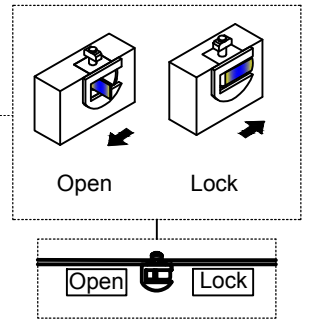

A x 08	B x 08	C x 04	D x 04
	 Ø3.5x15 (mm)		 Ø4x30 (mm)

ANTI-TIP SET

1

- Please lay all components on smooth flat surface to prevent scratches
- Use the EPE foam to protect the plastic hardware before assembly

2

3

4

5

Make sure all latches are in the open position before installing Bottom Panel (g)

6

Make sure all latches are in the locked position

7

Make sure all latches are in the open position before installing Top Panel (h)

Make sure all latches are in the locked position

8 A x 8

B x 8

8-10

9

C x 4

D x 4