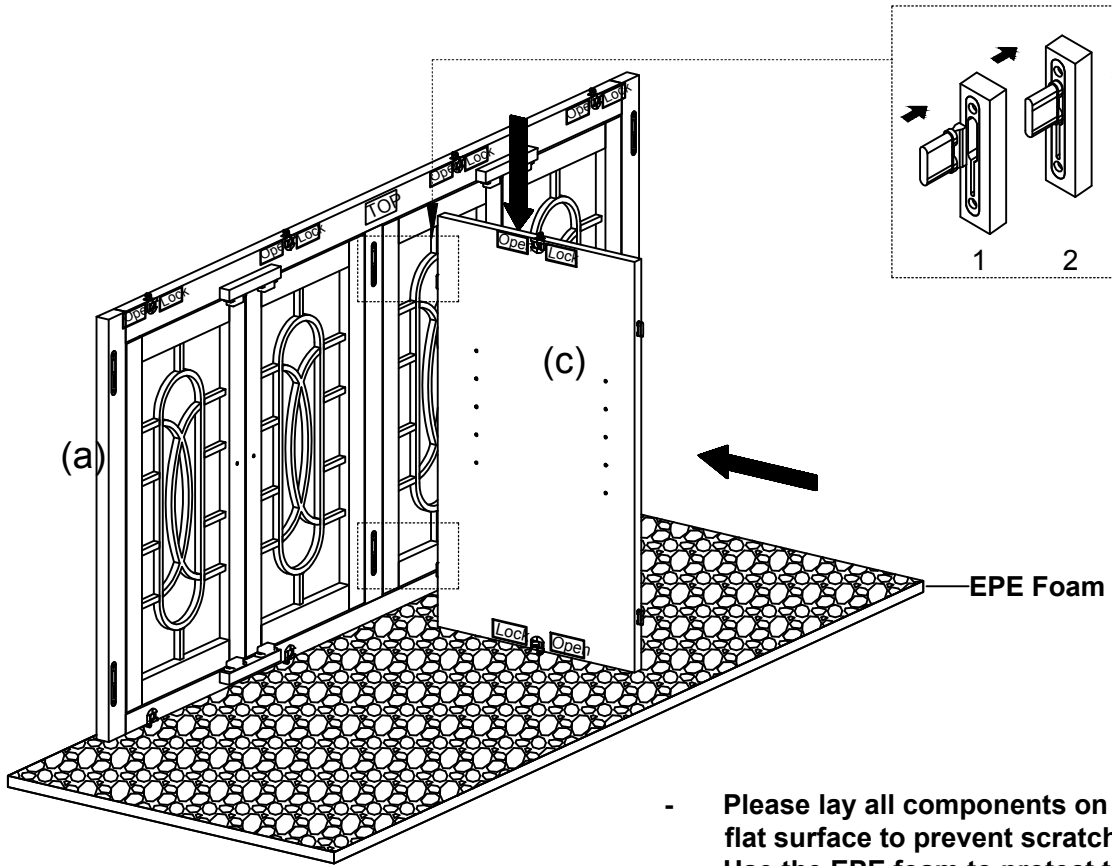

We can help with Assembly Issues, Part Requests, Damages, &
All Other Product Related Questions

10 min

Two People Required

Approximate
space required

12ft

13ft

Phillips Head

Hardware Pack

A x 08	B x 08	C x 04	D x 04
	 Ø3.5x15 (mm)		 Ø4x30 (mm)

ANTI-TIP SET

1

- Please lay all components on smooth flat surface to prevent scratches
- Use the EPE foam to protect the plastic hardware before assembly