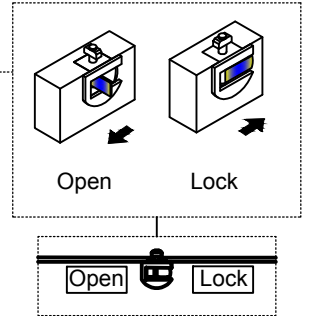

A x 08	B x 08	C x 04	D x 04
	 Ø3.5x15 (mm)		 Ø4x30 (mm)

ANTI-TIP SET

1

- Please lay all components on smooth flat surface to prevent scratches
- Use the EPE foam to protect the plastic hardware before assembly

2

3

4

5

Make sure all latches are in the open position before installing Bottom Panel (g)

6

Make sure all latches are in the locked position

7

Make sure all latches are in the open position before installing Top Panel (h)

Make sure all latches are in the locked position

8 A x 8

B x 8

8-10

9

C x 4

D x 4