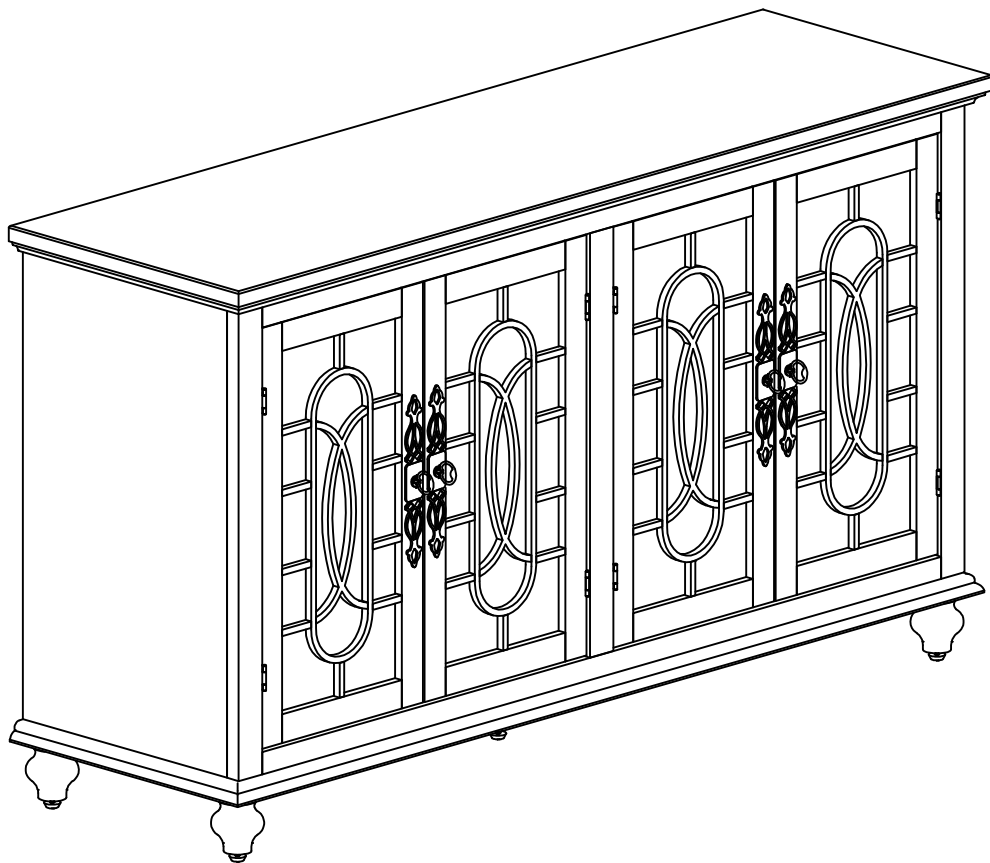

Assembly Instructions

91050 Orleans Console - White

91051 Orleans Console - Black Finish

91052 Orleans Console - Mint Finish

Product Issues? Please Call Us Before Contacting Your Retailer At
1-800-549-3300 or www.MSHome.co

We can help with Assembly Issues, Part Requests, Damages, &
All Other Product Related Questions