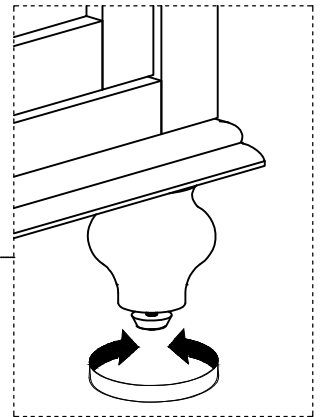

9

C x 4

D x 4

10

Adjustable floor leveler