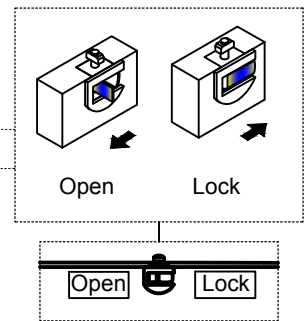

A x 08	B x 08	C x 04	D x 04
	 Ø3.5x15 (mm)		 Ø4x30 (mm)

ANTI-TIP SET

1

- Please lay all components on smooth flat surface to prevent scratches
- Use the EPE foam to protect the plastic hardware before assembly

2

3

4

5

Make sure all latches are in the open position before installing Bottom Panel (g)

6

Make sure all latches are in the locked position

7

Make sure all latches are in the open position before installing Top Panel (h)

Make sure all latches are in the locked position

8 A x 8

B x 8

8-10

9

C x 4

D x 4