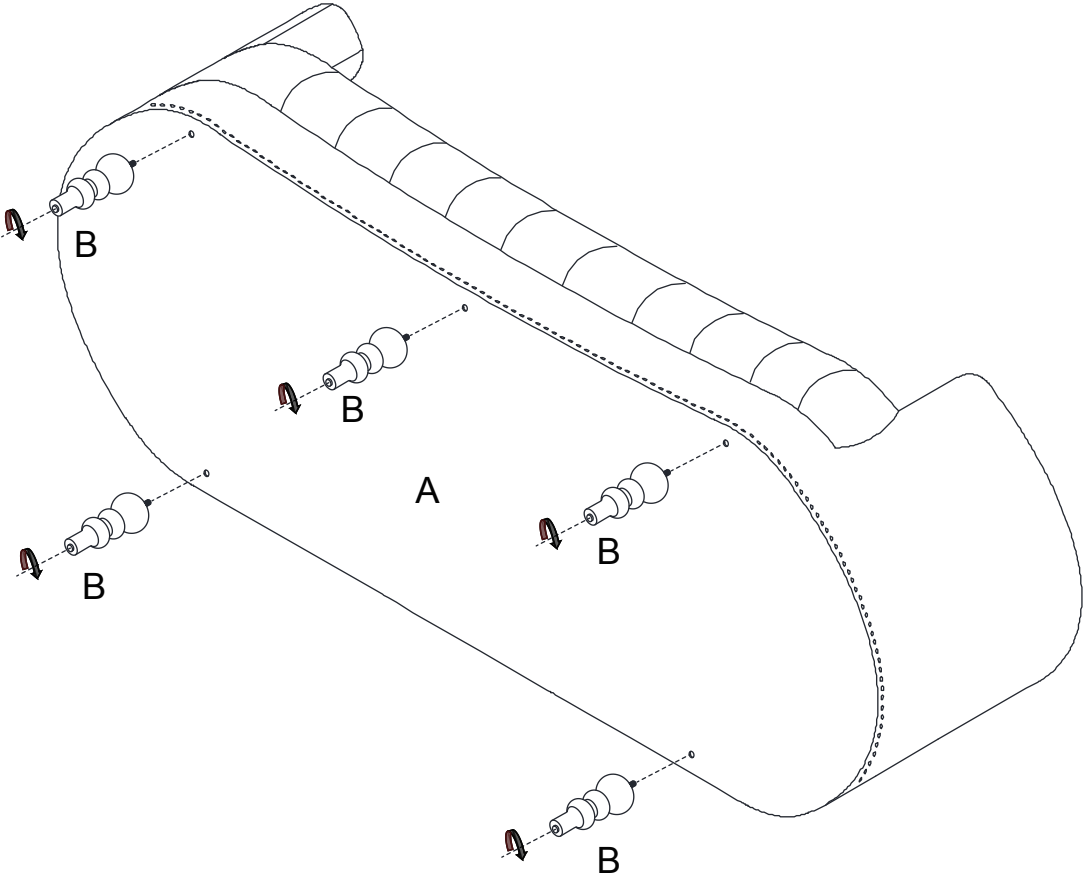

## PARTS IDENTIFICATION

A	 <p data-bbox="464 1330 679 1352">LOVESEAT FRAME</p>	1pc	B	 <p data-bbox="1283 1330 1334 1352">LEG</p>	4pcs
---	---	-----	---	--	------

**STEP1:**

**STEP2:**

## ASSEMBLY TIPS:

- 1.Remove hardware from box and sort by size.
- 2.Please check to see that all hardware and parts are present prior to start of assembly.
- 3.Please follow attached instruction in the same sequence as numbered to assure fast & easy assembly.

## PARTS IDENTIFICATION

A	 SOFA FRAME	1pc	B	 LEG	5pcs
---	--	-----	---	--	------

**STEP1:**

**STEP2:**