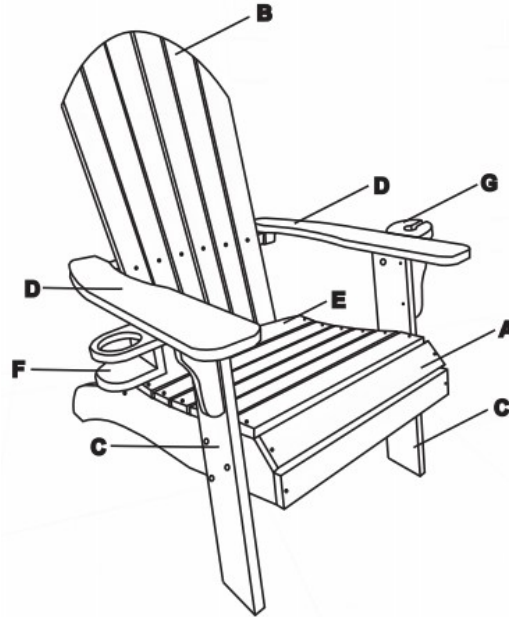

### CHAIR PARTS INCLUDED:

	(A) Seat x 1 unit		(H) 1.6" Bolt x 2 units
	(B) Backrest x 1 unit		(I) 1.18" Carriage Bolt with Washer x 2 sets
	(C) Front Leg x 2 units		(J) 2.76" Carriage Bolt x 2 units
	(D) Arm Rest x 2 units		(K) 2.36" Carriage Bolt with Nut x 2 sets
	(E) Rear Seat Slat x 1 unit		(L) 2.17" Carriage Bolt with Nut x 6 sets
	(F) Drink Holder x 1 unit		(M) 2.17" Carriage Bolt x 2 units
	(G) Wine Holder x 1 unit		(N) Hex (Allen) Wrench x 1 unit
			(O) Screwdriver x 1 unit