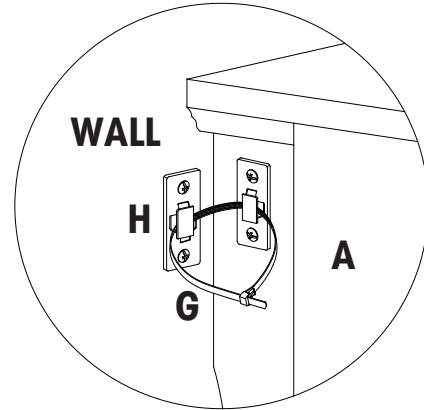

ASSEMBLY INSTRUCTIONS (DHF)

MODEL NO. 246-331BT2 *ORIENTAL RED 2-DOOR CONSOLE*

246-332BT2 *WHITE HAND PAINTED 2-DOOR CONSOLE*

246-333BT2 *BLACK 2-DOOR CONSOLE*

Made in China

Thank you for purchasing this Powell product. We want to make sure it is complete and to your satisfaction. Please check all packing material carefully for small parts which may have come loose inside the carton during shipment. Hardware can be identified by bright red packaging. Separate, identify, and count all parts and hardware to make sure they match with the illustrations herein and are all present. If any part(s) are missing or defective please contact Powell Customer Service. Contact information is given at the bottom of these instructions. If you feel the item is defective beyond a resolution with part replacements, please return this product with your receipt to the place of purchase. If purchased from an internet retailer, please contact their customer service department. Photo's and additional information may be requested to validate the claim. Product is not to be returned to the Powell Company under any circumstance unless authorized by the Powell Company or an authorized dealer or representative. Thank you.

PARTS

- (A) CABINET
- (B) DRAWERS (2)
- (C) LEFT DOOR
- (D) RIGHT DOOR
- (I) SHELF

HARDWARE

(E)
4PCS

(F)
4PCS

(G)
2PCS

(H)
2PCS

STEP 1

STEP 2

**TO PREVENT TIP OVER, PRODUCT
MUST BE ATTACHED TO WALL.**

STEP 3

MODEL NO. 246-331BT2 *ORIENTAL RED 2-DOOR CONSOLE*
246-332BT2 *WHITE HAND PAINTED 2-DOOR CONSOLE*
246-333BT2 *BLACK 2-DOOR CONSOLE*