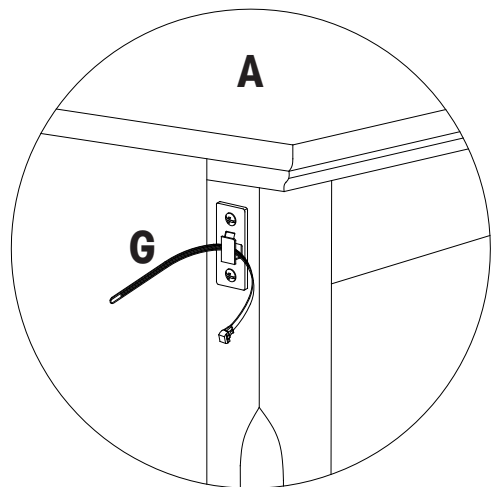

ASSEMBLY INSTRUCTIONS (DHF)

MODEL NO. 246-331BT2 *ORIENTAL RED 2-DOOR CONSOLE*

246-332BT2 *WHITE HAND PAINTED 2-DOOR CONSOLE*

246-333BT2 *BLACK 2-DOOR CONSOLE*

Made in China

Thank you for purchasing this Powell product. We want to make sure it is complete and to your satisfaction. Please check all packing material carefully for small parts which may have come loose inside the carton during shipment. Hardware can be identified by bright red packaging. Separate, identify, and count all parts and hardware to make sure they match with the illustrations herein and are all present. If any part(s) are missing or defective please contact Powell Customer Service. Contact information is given at the bottom of these instructions. If you feel the item is defective beyond a resolution with part replacements, please return this product with your receipt to the place of purchase. If purchased from an internet retailer, please contact their customer service department. Photo's and additional information may be requested to validate the claim. Product is not to be returned to the Powell Company under any circumstance unless authorized by the Powell Company or an authorized dealer or representative. Thank you.

PARTS

- (A) CABINET
- (B) DRAWERS (2)
- (C) LEFT DOOR
- (D) RIGHT DOOR
- (I) SHELF

HARDWARE

(E)
4PCS

(F)
4PCS

(G)
2PCS

(H)
2PCS

STEP 1

STEP 2

**TO PREVENT TIP OVER, PRODUCT
MUST BE ATTACHED TO WALL.**

STEP 3

MODEL NO. 246-331BT2 *ORIENTAL RED 2-DOOR CONSOLE*
246-332BT2 *WHITE HAND PAINTED 2-DOOR CONSOLE*
246-333BT2 *BLACK 2-DOOR CONSOLE*