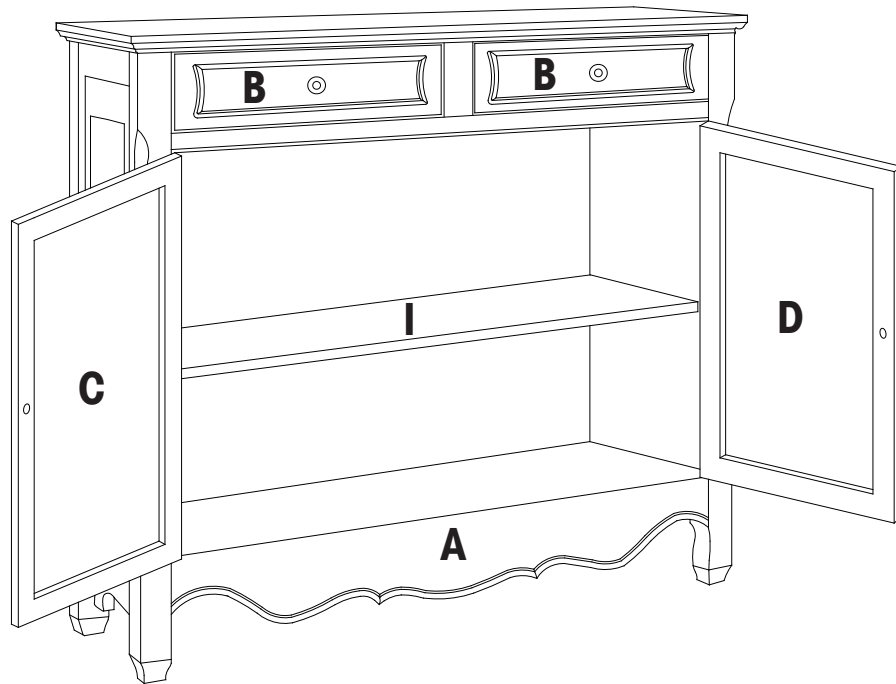

ASSEMBLY INSTRUCTIONS (DHF)

MODEL NO. 246-331BT2 *ORIENTAL RED 2-DOOR CONSOLE*

246-332BT2 *WHITE HAND PAINTED 2-DOOR CONSOLE*

246-333BT2 *BLACK 2-DOOR CONSOLE*

Made in China

Thank you for purchasing this Powell product. We want to make sure it is complete and to your satisfaction. Please check all packing material carefully for small parts which may have come loose inside the carton during shipment. Hardware can be identified by bright red packaging. Separate, identify, and count all parts and hardware to make sure they match with the illustrations herein and are all present. If any part(s) are missing or defective please contact Powell Customer Service. Contact information is given at the bottom of these instructions. If you feel the item is defective beyond a resolution with part replacements, please return this product with your receipt to the place of purchase. If purchased from an internet retailer, please contact their customer service department. Photo's and additional information may be requested to validate the claim. Product is not to be returned to the Powell Company under any circumstance unless authorized by the Powell Company or an authorized dealer or representative. Thank you.

PARTS

- (A) CABINET
- (B) DRAWERS (2)
- (C) LEFT DOOR
- (D) RIGHT DOOR
- (I) SHELF

HARDWARE

(E)
4PCS

(F)
4PCS

(G)
2PCS

(H)
2PCS

STEP 1