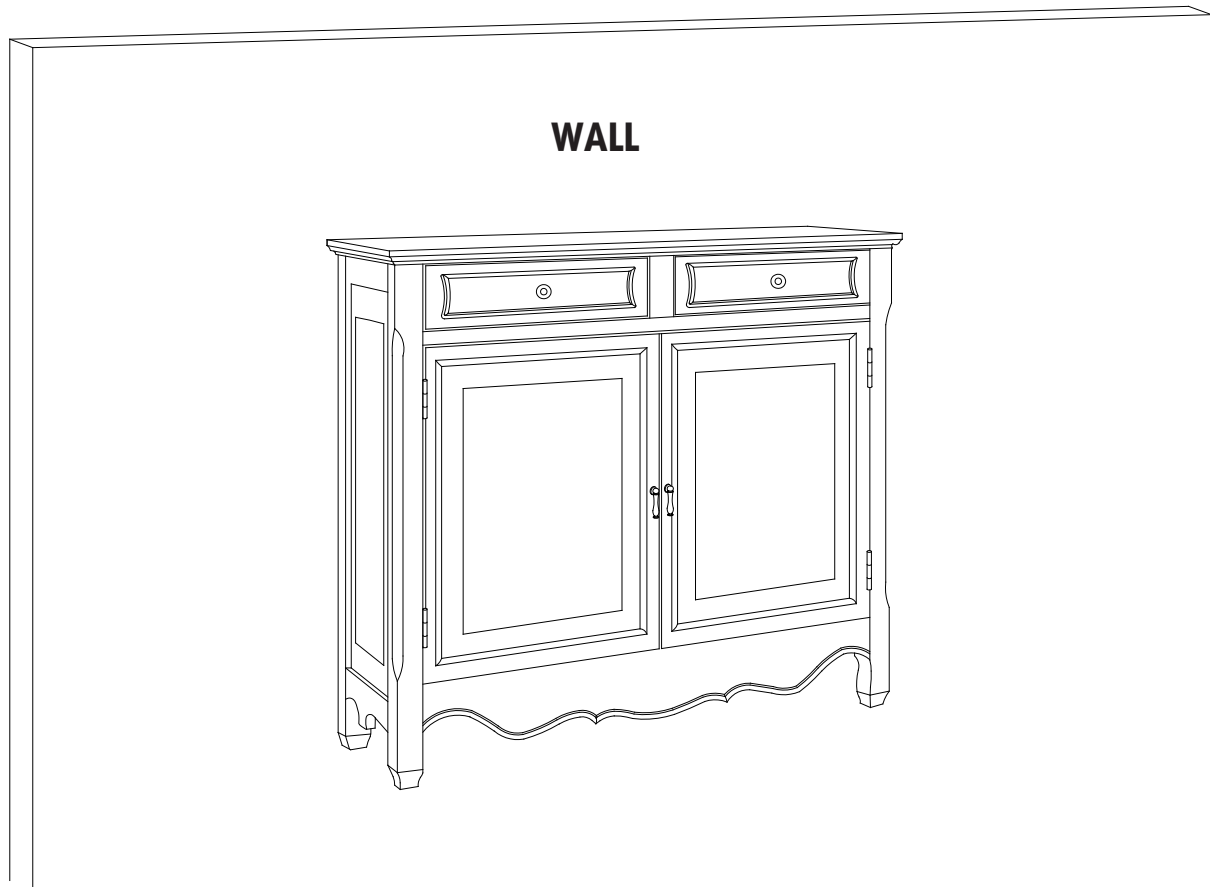

ASSEMBLY INSTRUCTIONS (DHF)

MODEL NO. 246-331BT2 *ORIENTAL RED 2-DOOR CONSOLE*

246-332BT2 *WHITE HAND PAINTED 2-DOOR CONSOLE*

246-333BT2 *BLACK 2-DOOR CONSOLE*

Made in China

Thank you for purchasing this Powell product. We want to make sure it is complete and to your satisfaction. Please check all packing material carefully for small parts which may have come loose inside the carton during shipment. Hardware can be identified by bright red packaging. Separate, identify, and count all parts and hardware to make sure they match with the illustrations herein and are all present. If any part(s) are missing or defective please contact Powell Customer Service. Contact information is given at the bottom of these instructions. If you feel the item is defective beyond a resolution with part replacements, please return this product with your receipt to the place of purchase. If purchased from an internet retailer, please contact their customer service department. Photo's and additional information may be requested to validate the claim. Product is not to be returned to the Powell Company under any circumstance unless authorized by the Powell Company or an authorized dealer or representative. Thank you.

PARTS

- (A) CABINET
- (B) DRAWERS (2)
- (C) LEFT DOOR
- (D) RIGHT DOOR
- (I) SHELF

HARDWARE

(E)
4PCS

(F)
4PCS

(G)
2PCS

(H)
2PCS

STEP 1

STEP 2

**TO PREVENT TIP OVER, PRODUCT
MUST BE ATTACHED TO WALL.**

STEP 3

MODEL NO. 246-331BT2 *ORIENTAL RED 2-DOOR CONSOLE*
246-332BT2 *WHITE HAND PAINTED 2-DOOR CONSOLE*
246-333BT2 *BLACK 2-DOOR CONSOLE*