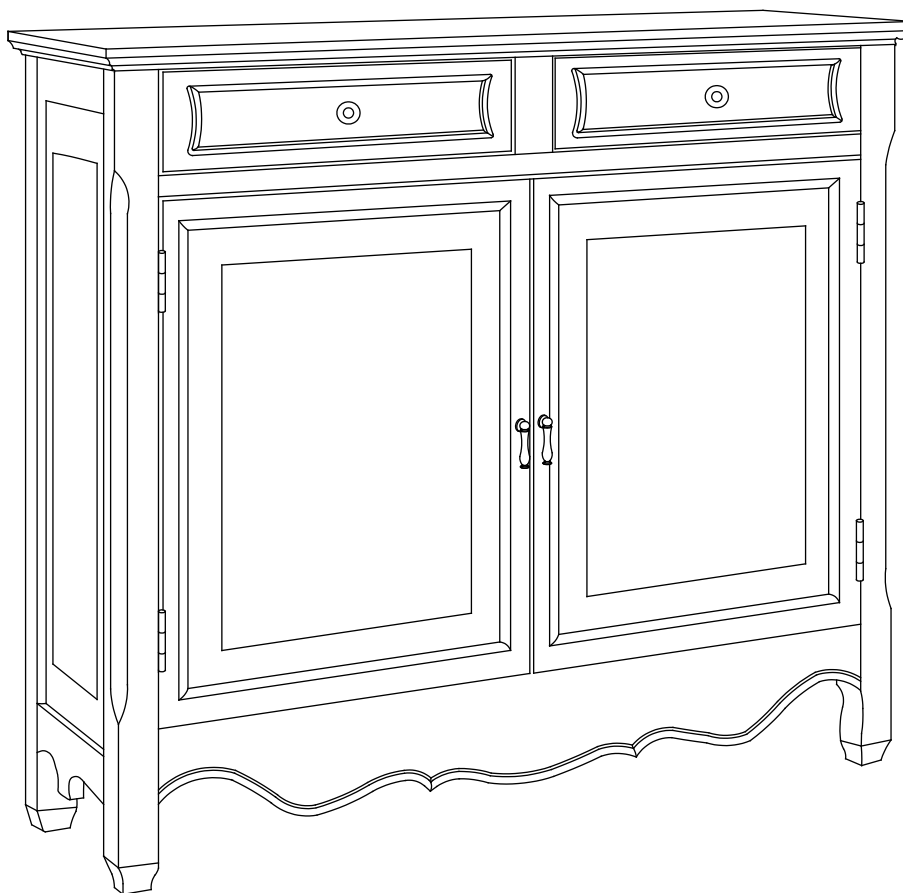

246-332BT2 *WHITE HAND PAINTED 2-DOOR CONSOLE*

246-333BT2 *BLACK 2-DOOR CONSOLE*

Made in China

Thank you for purchasing this Powell product. We want to make sure it is complete and to your satisfaction. Please check all packing material carefully for small parts which may have come loose inside the carton during shipment. Hardware can be identified by bright red packaging. Separate, identify, and count all parts and hardware to make sure they match with the illustrations herein and are all present. If any part(s) are missing or defective please contact Powell Customer Service. Contact information is given at the bottom of these instructions. If you feel the item is defective beyond a resolution with part replacements, please return this product with your receipt to the place of purchase. If purchased from an internet retailer, please contact their customer service department. Photo's and additional information may be requested to validate the claim. Product is not to be returned to the Powell Company under any circumstance unless authorized by the Powell Company or an authorized dealer or representative. Thank you.

ATTENTION: SOME LETTERED PARTS LISTED ON THE INSTRUCTION SHEET MAY NOT BE IN PARTS BAG AS THEY MAY ALREADY BE ASSEMBLED. CAREFULLY CHECK PARTS AND PACKING MATERIALS PRIOR TO ORDERING REPLACEMENTS.

Tools Required for assembly: Phillips Screwdriver (not included)