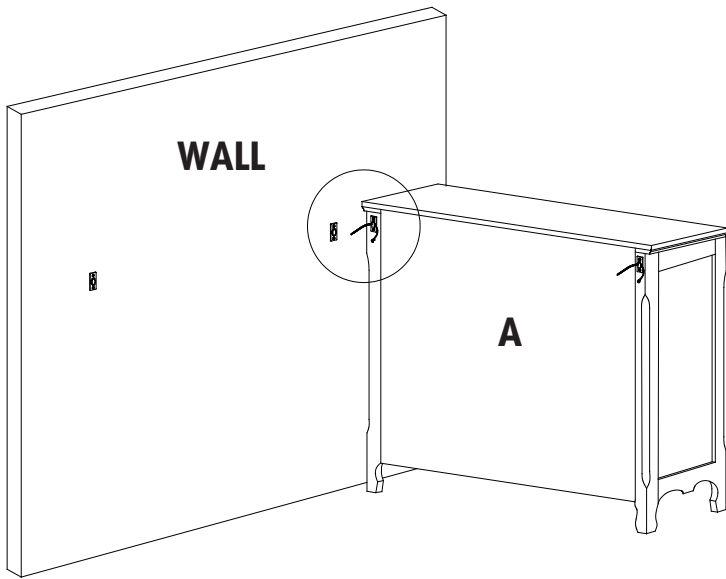

ASSEMBLY INSTRUCTIONS (DHF)

MODEL NO. 246-331BT2 *ORIENTAL RED 2-DOOR CONSOLE*

246-332BT2 *WHITE HAND PAINTED 2-DOOR CONSOLE*

246-333BT2 *BLACK 2-DOOR CONSOLE*

Made in China

Thank you for purchasing this Powell product. We want to make sure it is complete and to your satisfaction. Please check all packing material carefully for small parts which may have come loose inside the carton during shipment. Hardware can be identified by bright red packaging. Separate, identify, and count all parts and hardware to make sure they match with the illustrations herein and are all present. If any part(s) are missing or defective please contact Powell Customer Service. Contact information is given at the bottom of these instructions. If you feel the item is defective beyond a resolution with part replacements, please return this product with your receipt to the place of purchase. If purchased from an internet retailer, please contact their customer service department. Photo's and additional information may be requested to validate the claim. Product is not to be returned to the Powell Company under any circumstance unless authorized by the Powell Company or an authorized dealer or representative. Thank you.

PARTS

- (A) CABINET
- (B) DRAWERS (2)
- (C) LEFT DOOR
- (D) RIGHT DOOR
- (I) SHELF

HARDWARE

(E)
4PCS

(F)
4PCS

(G)
2PCS

(H)
2PCS

STEP 1

STEP 2

**TO PREVENT TIP OVER, PRODUCT
MUST BE ATTACHED TO WALL.**

STEP 3

MODEL NO. 246-331BT2 *ORIENTAL RED 2-DOOR CONSOLE*
246-332BT2 *WHITE HAND PAINTED 2-DOOR CONSOLE*
246-333BT2 *BLACK 2-DOOR CONSOLE*